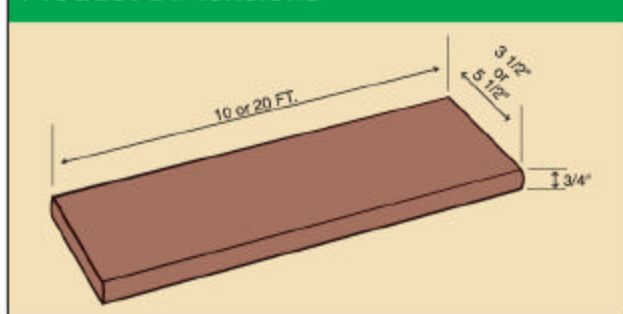

# Poly Board Landscape Edging

Poly Board 1" x 4"

Poly Board 1" x 6"

Color Shown:  
Light Brown

Also available  
in Brown

Please specify Brown  
or Light Brown  
when ordering.

**Poly Board Landscape Edging** from Valley View is constructed of strong, premium recycled polyethylene. UV protection has been added to prevent damage from the sun. Its strength and rigidity allow for easy installation and its joints interlock for a streamline appearance.

↑  
**Material  
Does Not Chip  
or Splinter**

← **Wood Texture**

## Product Dimensions